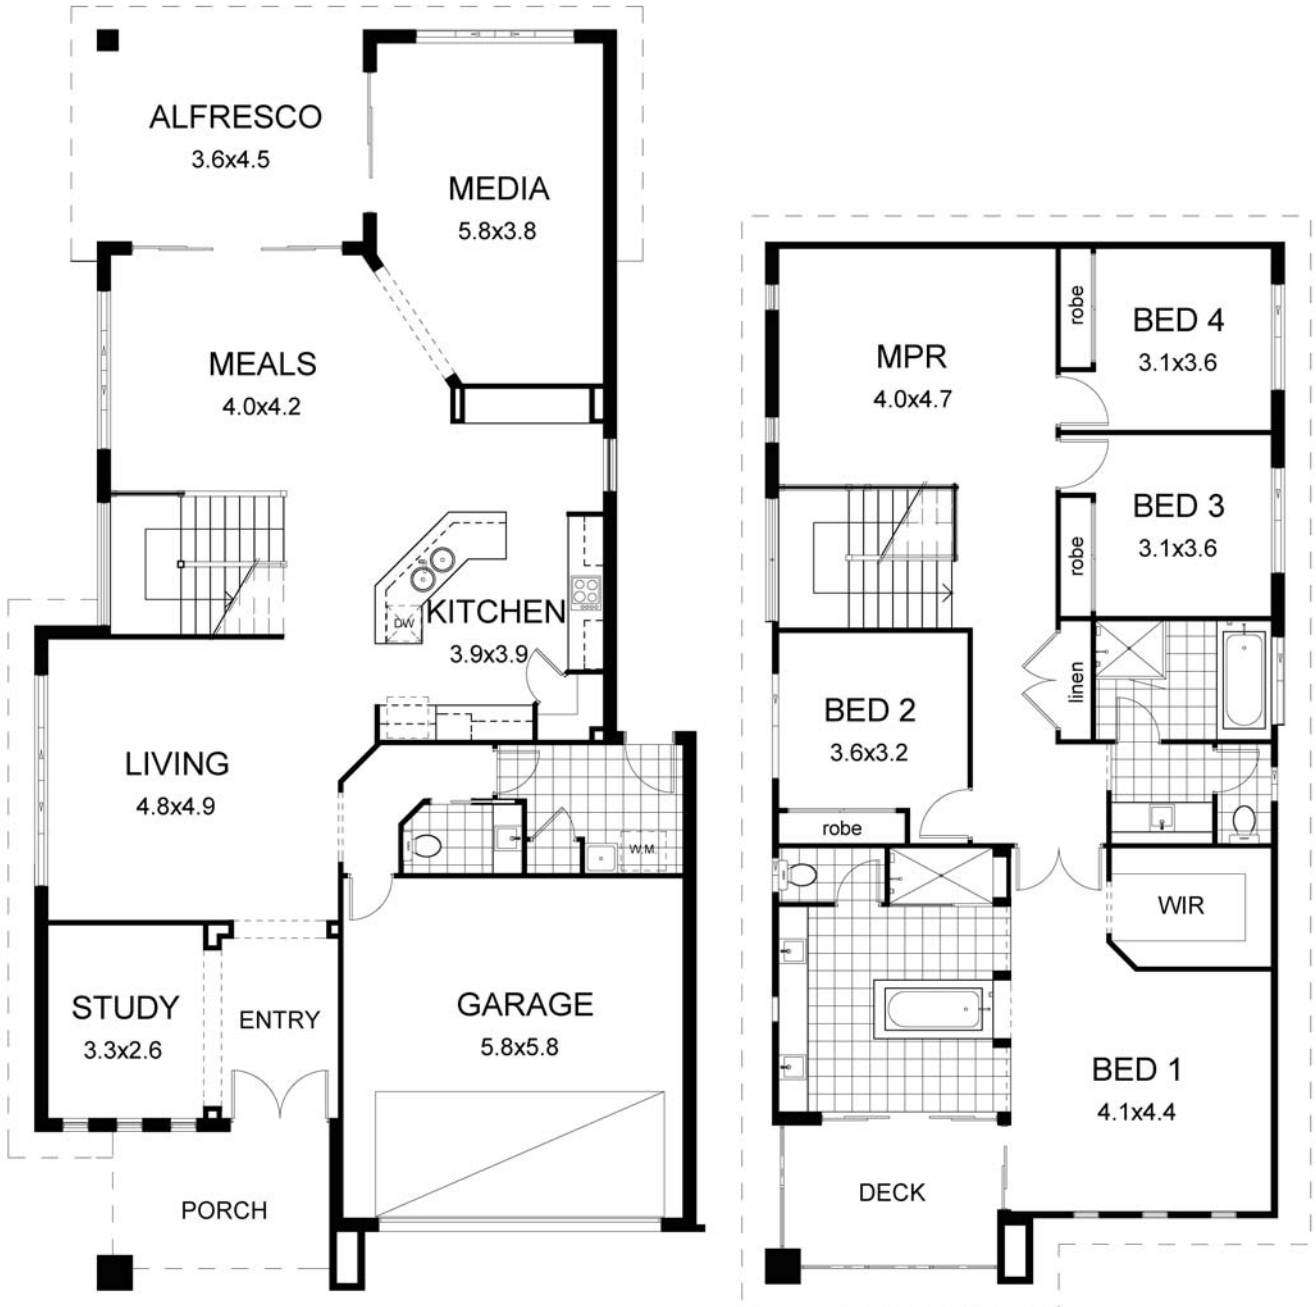

Madison

355sqm/38sq

11.86 incl 450 eaves
22.35 incl 450 eaves

Illustration purposes only - refer working drawings
Not to scale. Measurements approximate.
© Copyright : Alliance Homes P/L