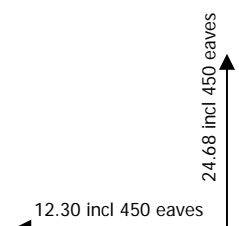

Emerald 235

235sqm/25.3sq

Illustration purposes only - refer working drawings
Not to scale. Measurements approximate.

© Copyright : Alliance Homes P/L

06.02.06