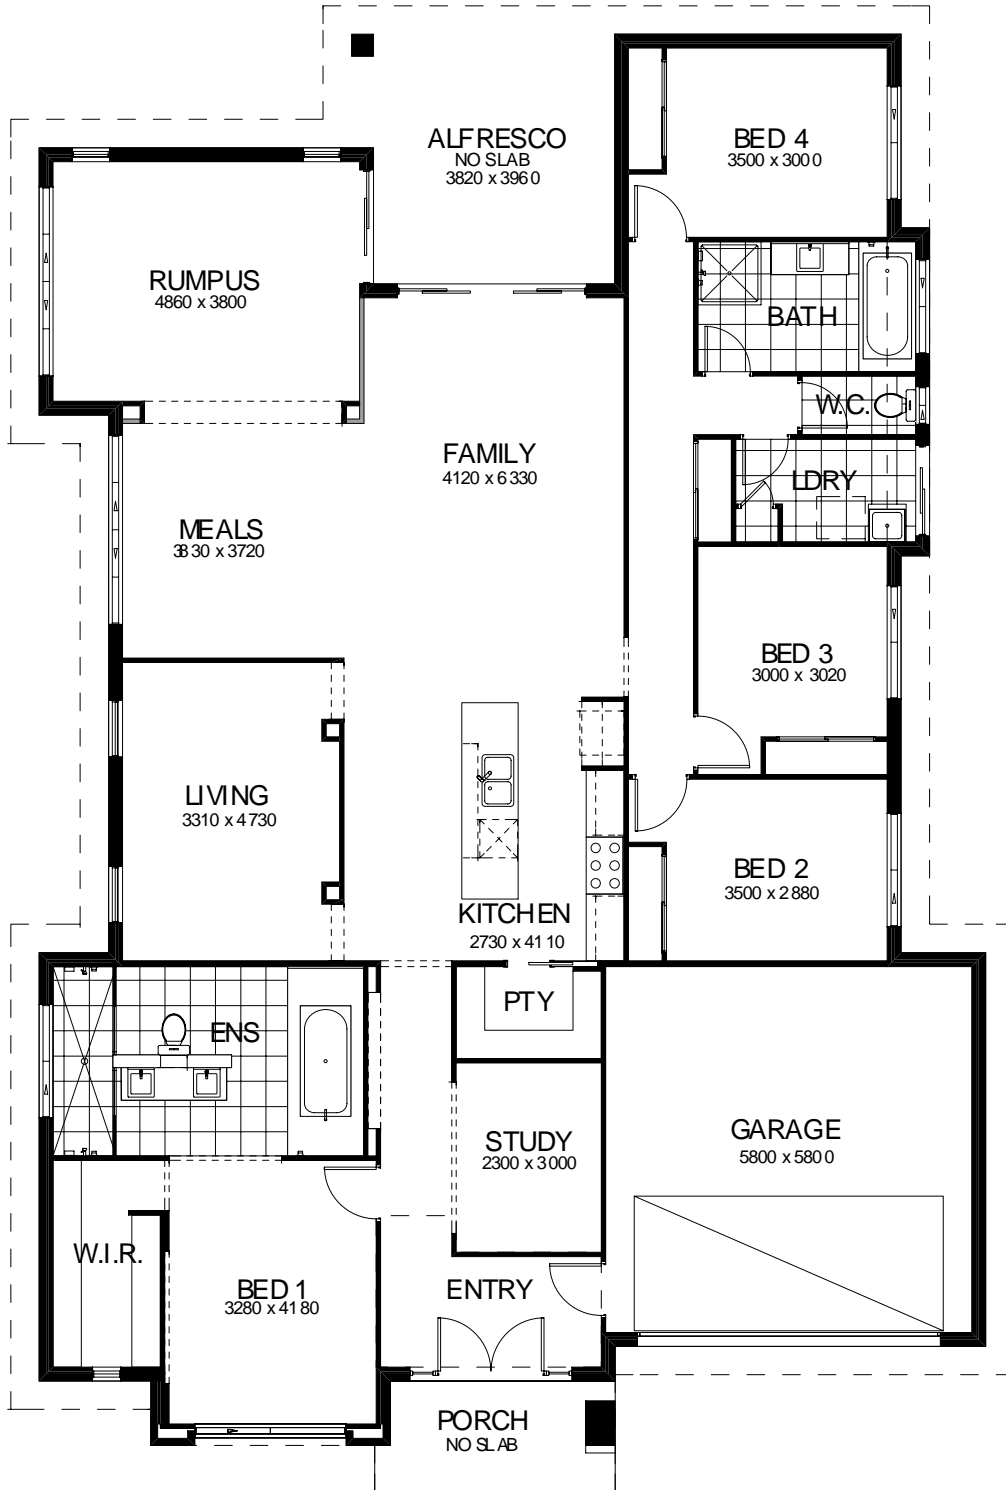

Cosmo 285

285sqm/30.7sq

15.90 incl 450 eaves
23.555 incl 450

Illustration purposes only - refer working drawings

Not to scale. Measurements approximate.

© Copyright : Alliance Homes P/L